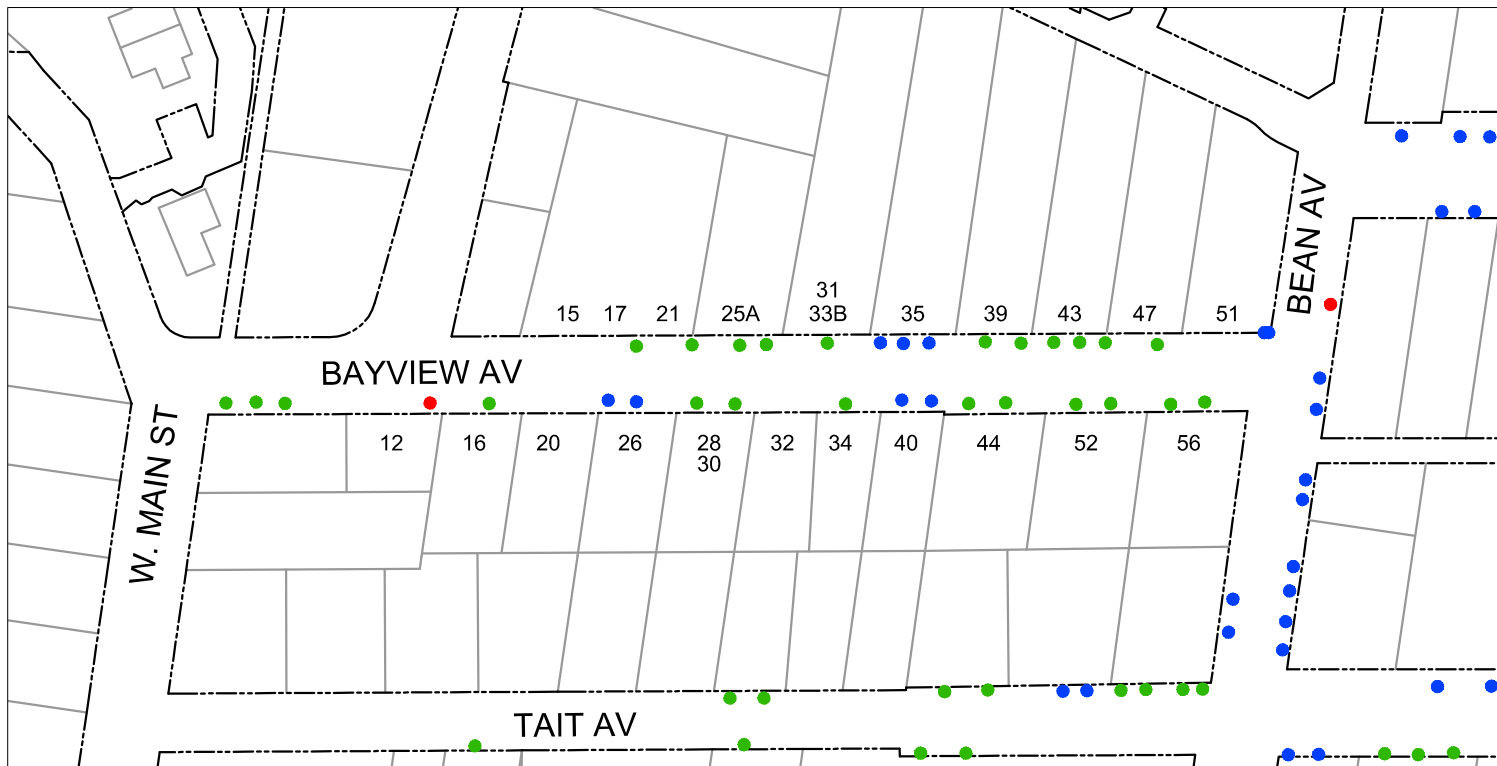

# EXHIBIT A - BAYVIEW AVENUE & BEAN AVENUE TREE REMOVAL & REPLACEMENT

### LEGEND

● Existing street tree to remain  
(including trees less than 6" in diameter)

● Remove & Replace existing street tree  
(including trees less than 6" in diameter)

● New street tree to be planted