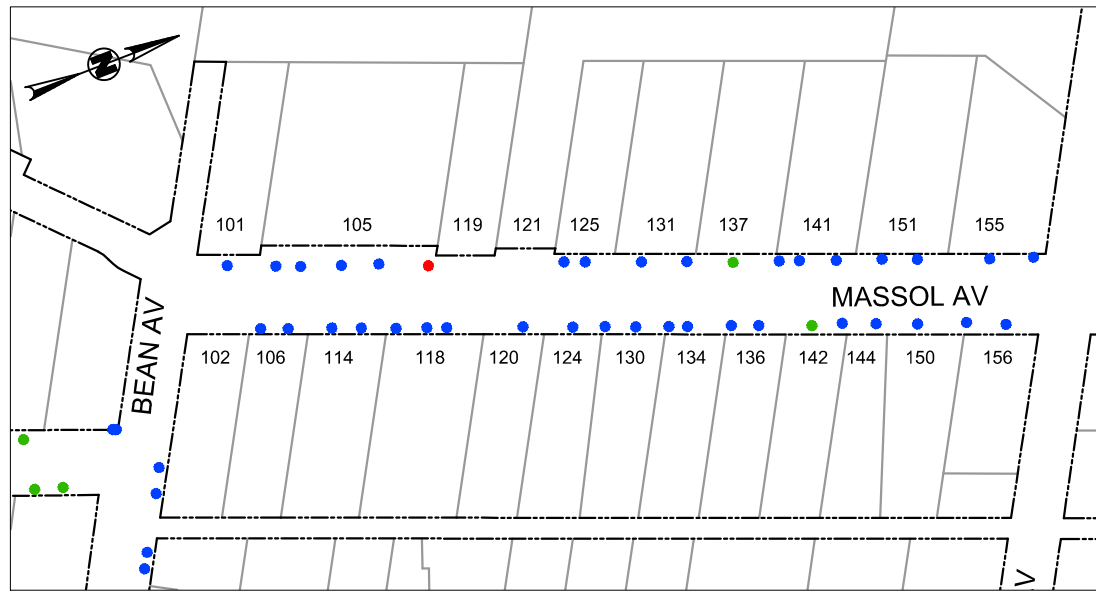

EXHIBIT A - MASSOL AVENUE TREE REMOVAL & REPLACEMENT

LEGEND

● Existing street tree to remain
(including trees less than 6" in diameter)

● Remove & Replace existing street tree
(including trees less than 6" in diameter)

● New street tree to be planted