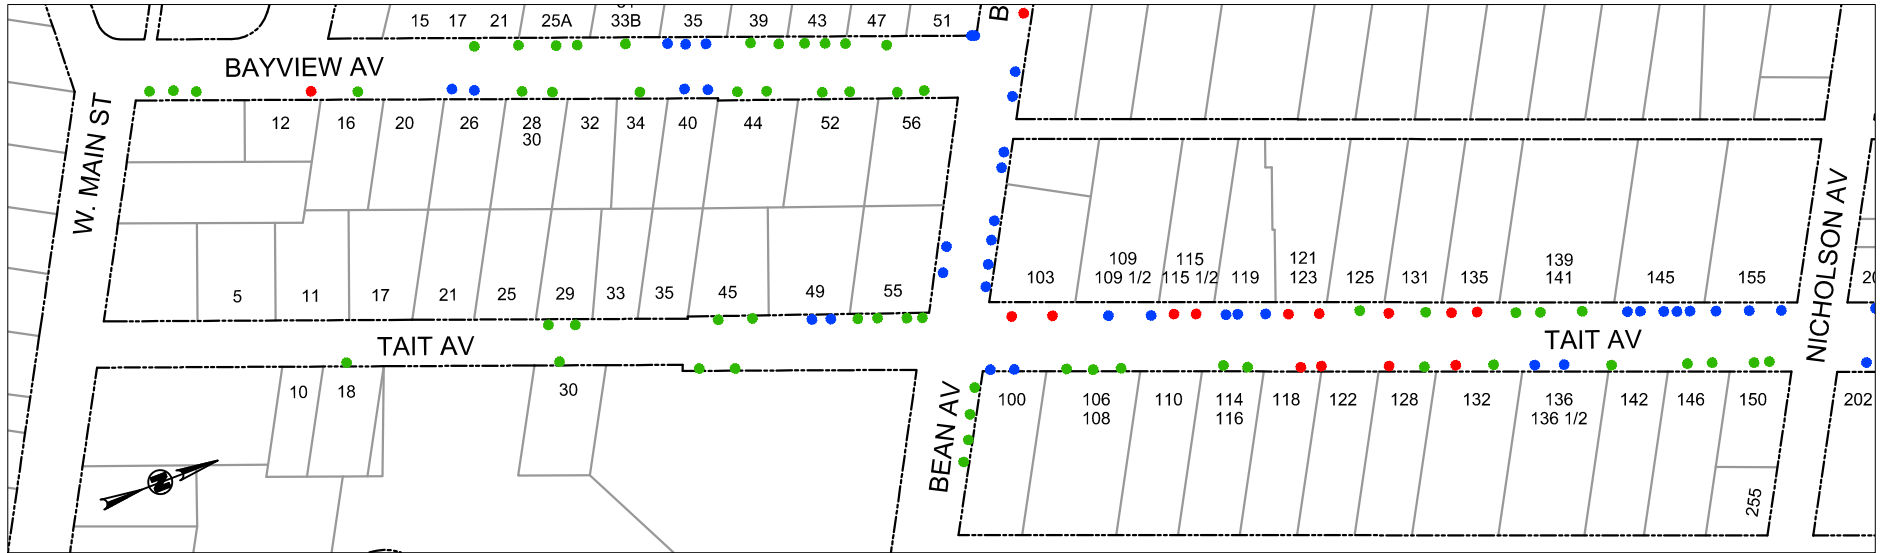

EXHIBIT A - TAIT AVENUE TREE REMOVAL & REPLACEMENT

LEGEND

- Existing street tree to remain
(including trees less than 6" in diameter)
- Remove & Replace existing street tree
(including trees less than 6" in diameter)
- New street tree to be planted