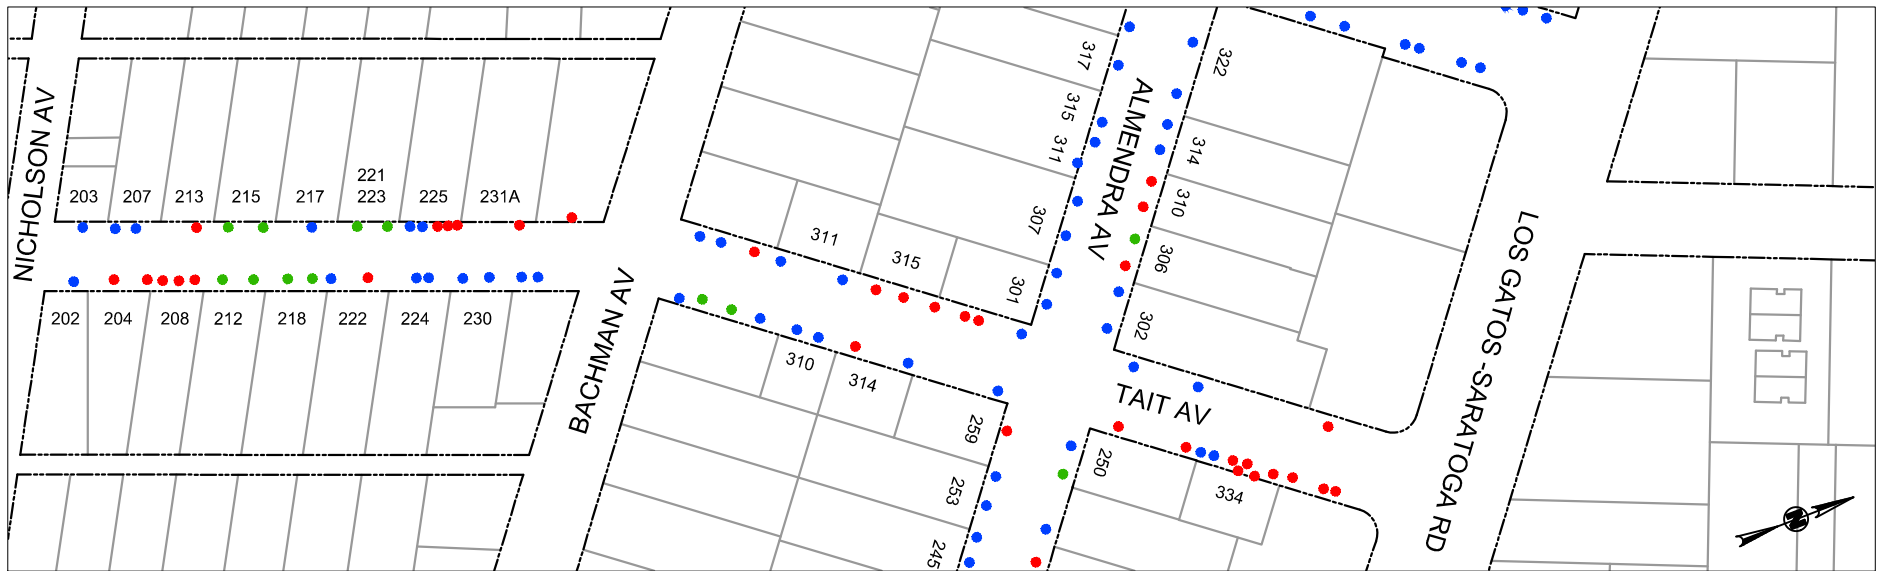

EXHIBIT A - TAIT AVENUE TREE REMOVAL & REPLACEMENT

LEGEND

- Existing street tree to remain
(including trees less than 6" in diameter)
- Remove & Replace existing street tree
(including trees less than 6" in diameter)
- New street tree to be planted